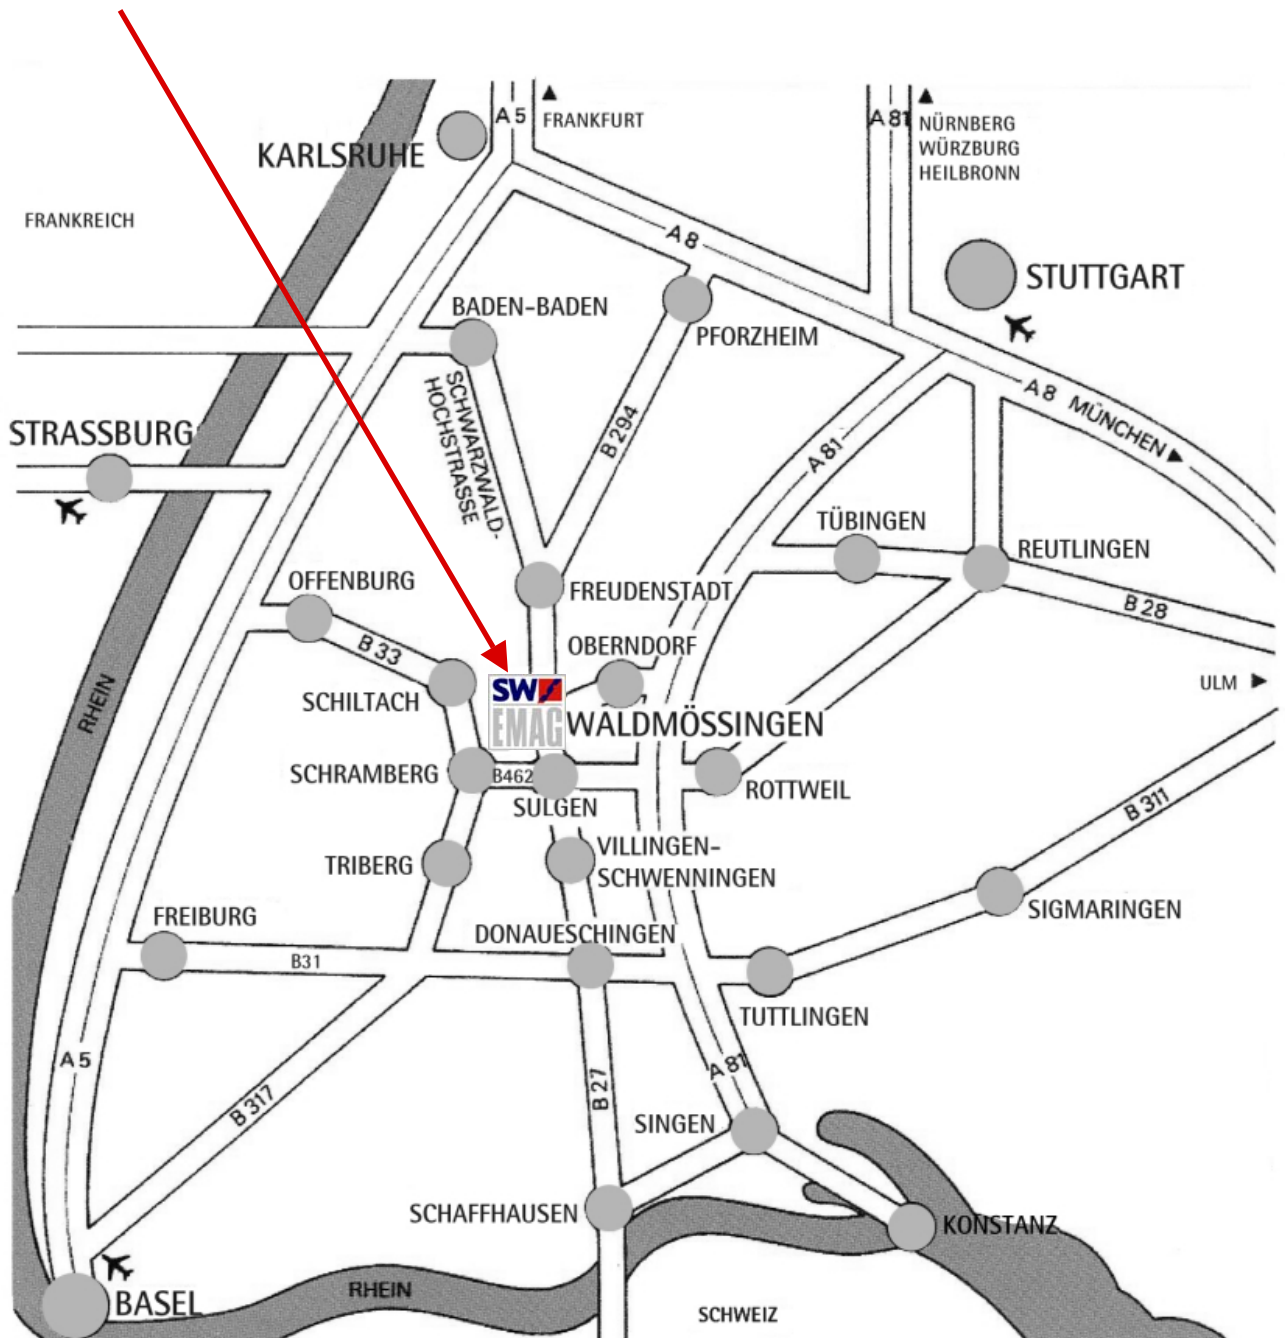

How to find us.

Schwäbische Werkzeugmaschinen GmbH
(District: Waldmössingen)
Seedorfer Strasse 91
D-78713 Schramberg

Tel.: ++49 7402/74-0
Fax: ++49 7402/74-211
E-Mail: info@sw-machines.de